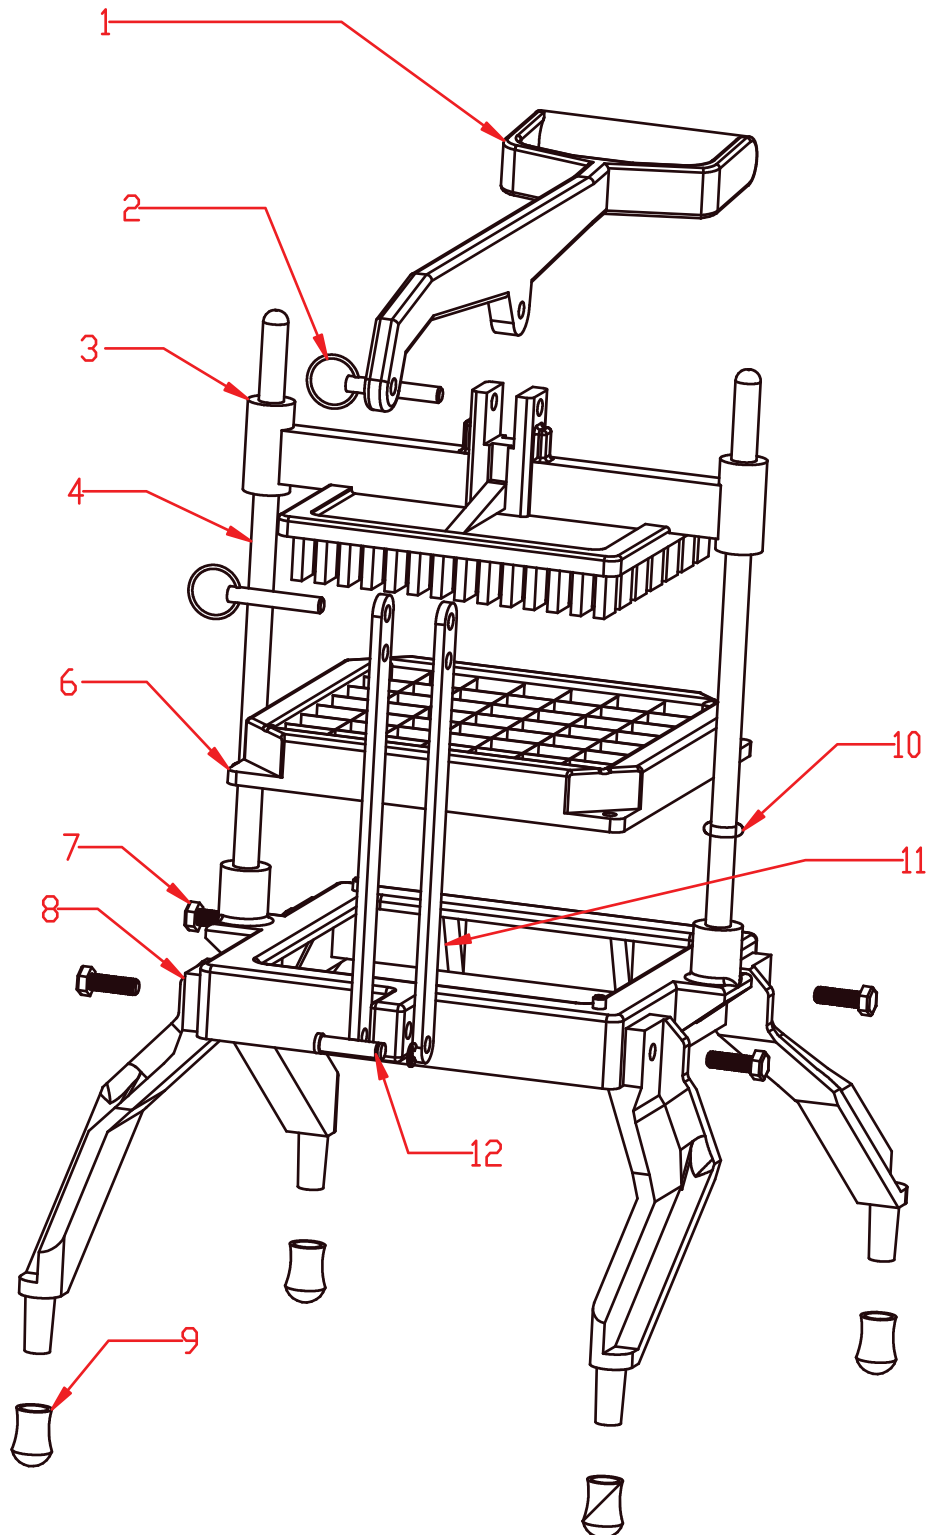

Parts Breakdown

Item 41866

Parts Breakdown

Item 41866

Item No.	Description	Position	Item No.	Description	Position	Item No.	Description	Position
76952	Lever for 41866	1	76956	Blade and Holder Assembly for 41866	6	76960	Ring for 41866	10
76953	Pin with Circles for 41866	2	76957	Screw for 41866	7	76961	Yoke for 41866	11
76954	Push Block for 41866	3	76958	Base for 41866	8	76962	Pin for 41866	12
76955	Guide Rod for 41866	4	76959	Rubber Foot for 41866	9			